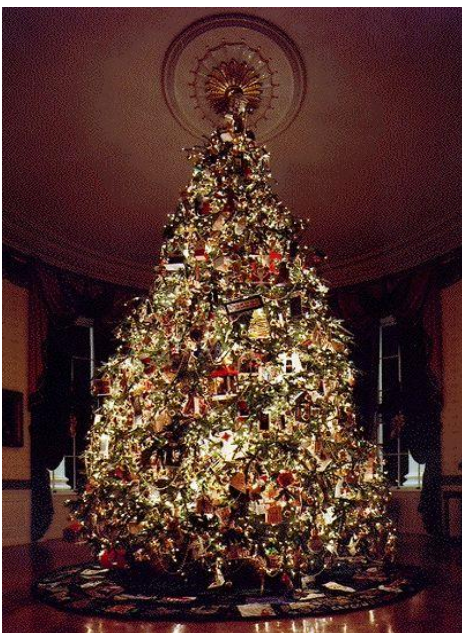

Titchmarsh and Goodwin Launch

Last month we told you about the launch of Titchmarsh and Goodwin's newest showroom. On Thursday 21st November we attended the launch event at their 555 King's Road address. It was brilliant to see so many wonderful pieces of furniture, art and lighting in one place. The showroom is now open – so please feel free to stop by and have a look next time you are on the King's Road! You can see one of the beautiful images used for the press release – showing the unique wooden receiver bowl and blue pans that Wilkinson's has created.