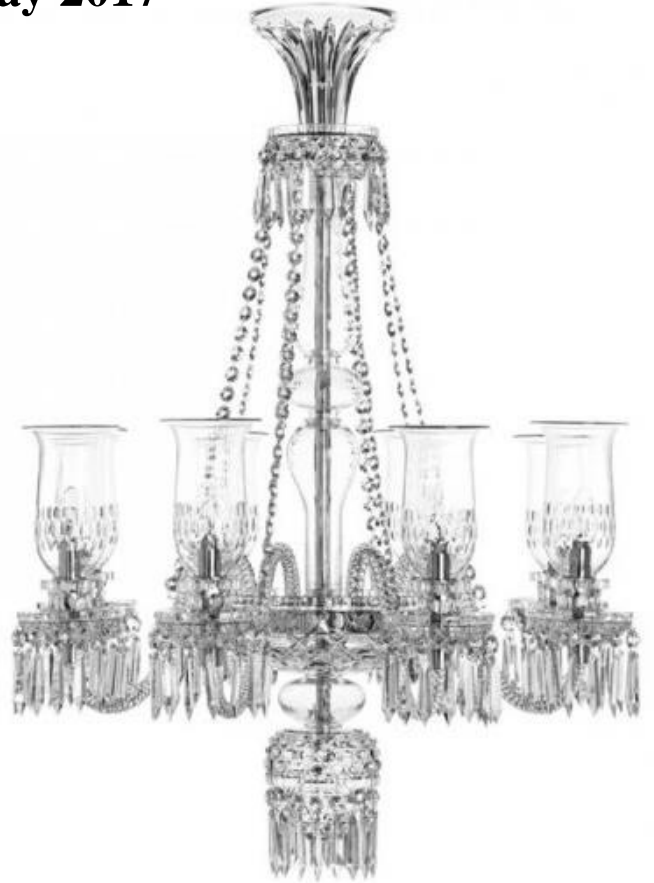

WILKINSON Plc

Newsletter – May 2017

Saint Louis

Don't forget that we are an approved supplier of Saint-Louis chandeliers and lighting.

They have launched a fantastic new app which allows you to build a chandelier for a specific room, whether this is adding shades, changing the colour of pans or putting on extra dressings. You can even take a photograph of your room and the app can give an impression of what it would look like in situ.

In addition we are experienced in the installation of Saint-Louis chandeliers, this month we installed the 8 light Royal chandeliers with Apollo platinum rim hurricane shades you can see to the right, in a luxury showroom along with chandeliers by Baccarat, Moser and Lalique.

French cage chandelier

Our newest piece of stock available for purchase is a continental style brass cage framed chandelier dressed with French slabs, rosettes, tri-icicles and uniquely shaped drumsticks. The 12 light chandelier also features spikes on the upper and lower tiers. The tall slim chandelier would look wonderful hanging in a staircase or sitting low over a dining table.

CS 1964

Height 130cm Width 85cm

What's happening this Summer...?

Summer is always a very busy time of year at Wilkinson, while many of the Livery companies and private members clubs are closed for their Summer recess, it gives us an opportunity to get in to clean and repair any unfortunate damage that has occurred during the year, so if you want to book us in to do any work for you call now so we can guarantee you the date you need.

01795 830000 or enquiries@wilkinson-plc.com

Bexon Court Barn, Hawks Hill Lane, Bredgar, Sittingbourne, Kent, ME9 8HE

Telephone: 01795 830000 Fax: 01795 830543

www.wilkinson-plc.com